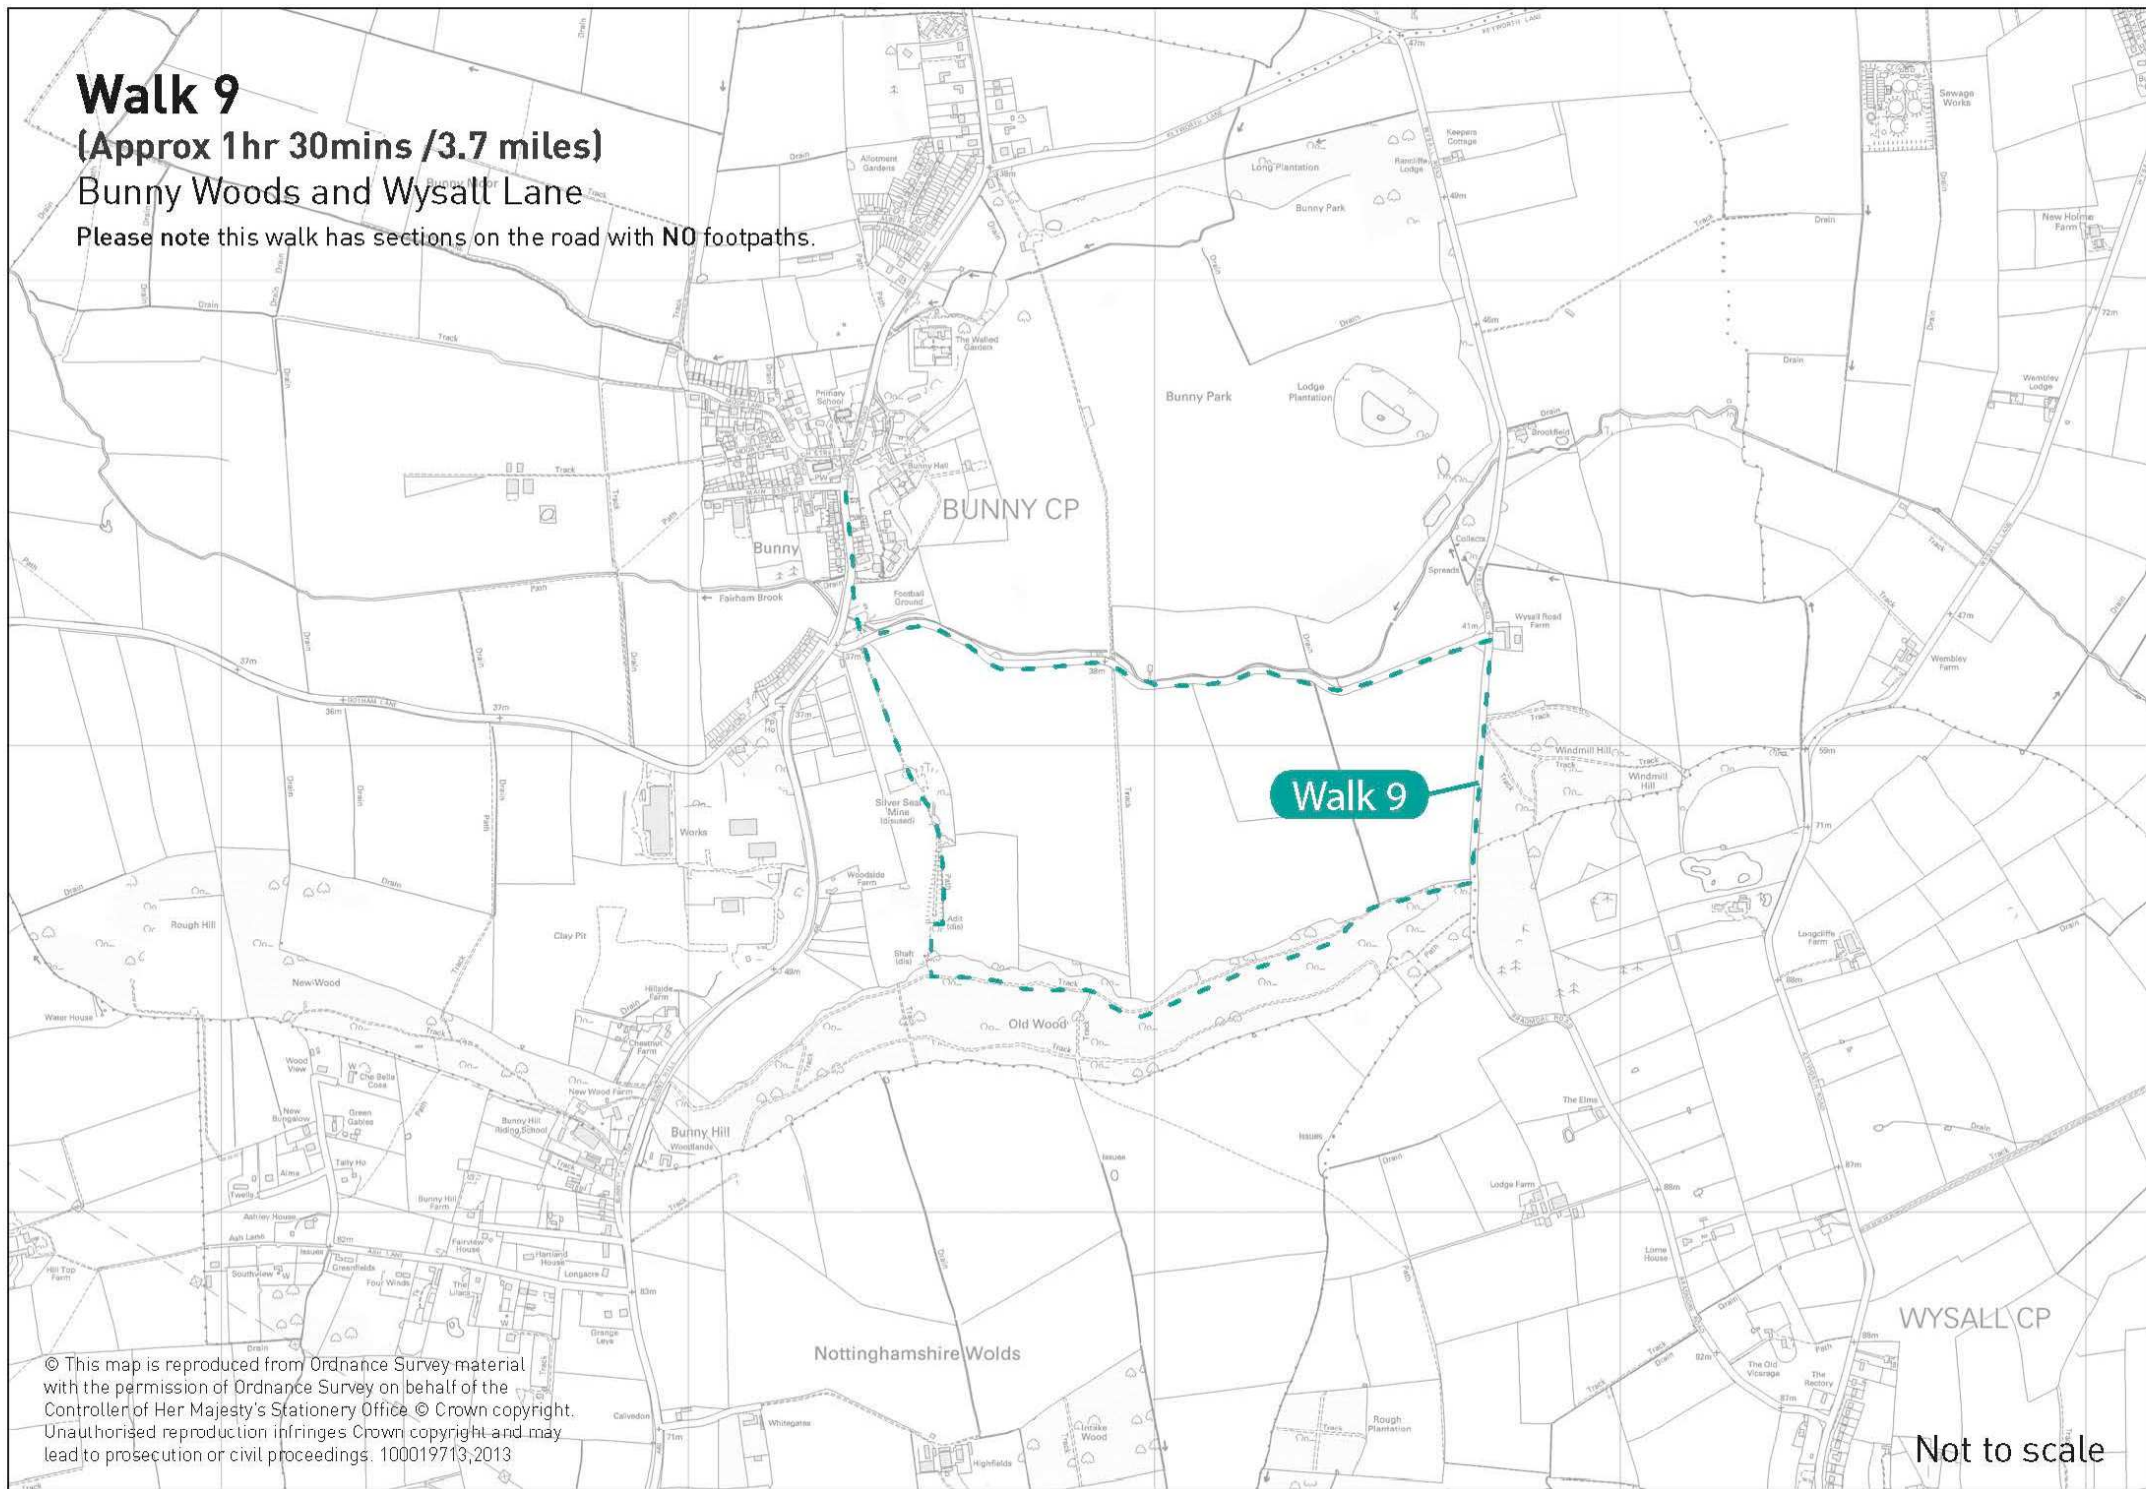

Walk 9

(Approx 1hr 30mins /3.7 miles)

Bunny Woods and Wysall Lane

Please note this walk has sections on the road with NO footpaths.

© This map is reproduced from Ordnance Survey material with the permission of Ordnance Survey on behalf of the Controller of Her Majesty's Stationery Office © Crown copyright. Unauthorised reproduction infringes Crown copyright and may lead to prosecution or civil proceedings. 100019713, 2013

Not to scale